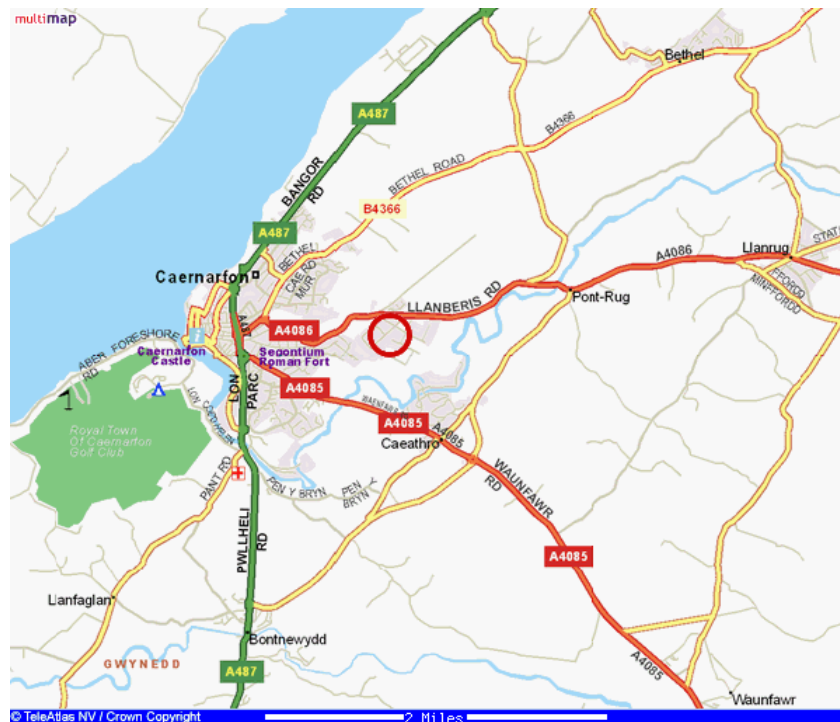

Phytovation Ltd

How to find us

From the A55

Follow the A55 to Bangor and then take the A487 to Caernarfon. On entering Caernarfon there are two roundabouts in quick succession. Go straight on at each of these following the signs for Llanberis and immediately after the second take the slip road on the left and take the first exit from the roundabout onto the A4086 towards Llanberis. You will quickly come to another roundabout, take the second exit still on the A4086 towards Llanberis. Cibyn Industrial Estate is on the right after approximately 1 mile.

From the A5

Approximately 5 miles after passing through Betwys-y-coed turn left at Capel Curig onto the A4086 signposted Caernarfon. After a further 5 miles (approximately) at Pen-y-Gwryd turn right, still on the A4086 signposted Caernarfon. Cibyn Industrial Estate is on your left as you first enter Caernarfon.

On Cibyn Industrial Estate (we are in Zone 6)

Once on the estate continue straight on to a T junction, turn left. Then take the first right and after about 50m you are forced to turn left. Phytovation is the last building on the left.